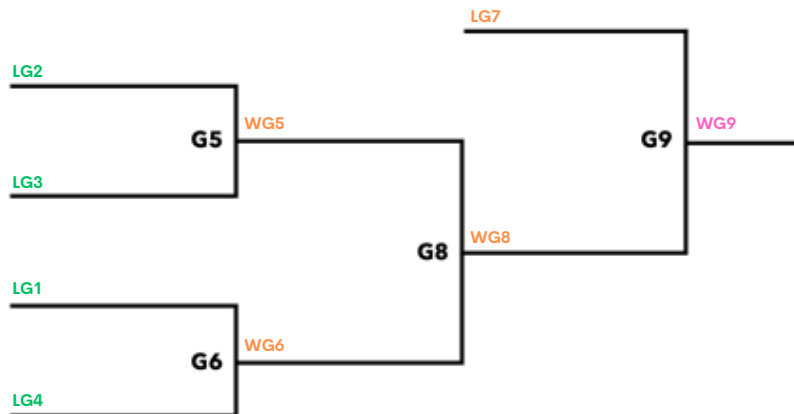

OCTOBER

S	M	T	W	T	F	S
		1	2	3	4	5
6	7	8	9	10	11	12
13	14	15	16	17	18	19
20	21	22	23	24	25	26
27	28	29	30	31		

Oct 6-Nov 3: Pool Play

NOVEMBER

S	M	T	W	T	F	S
					1	2
3	4	5	6	7	8	9
10	11	12	13	14	15	16
17	18	19	20	21	22	23
24	25	26	27	28	29	30

Nov 10-24: Bracket Play

DECEMBER

S	M	T	W	T	F	S
1	2	3	4	5	6	7
8	9	10	11	12	13	14
15	16	17	18	19	20	21
22	23	24	25	26	27	28
29	30	31				

Dec 1: Thanksgiving Weekend
 Dec 8: Championship Matches/
 Holiday Party/Award Ceremony

Winner's Bracket

Loser's Bracket

COLOR KEY

WEEK 6 - NOV 6

WEEK 7 - NOV 17

WEEK 8 - NOV 24

WEEK 9 - DECEMBER 8TH

CHAMPIONSHIP MATCH & AWARD CEREMONY