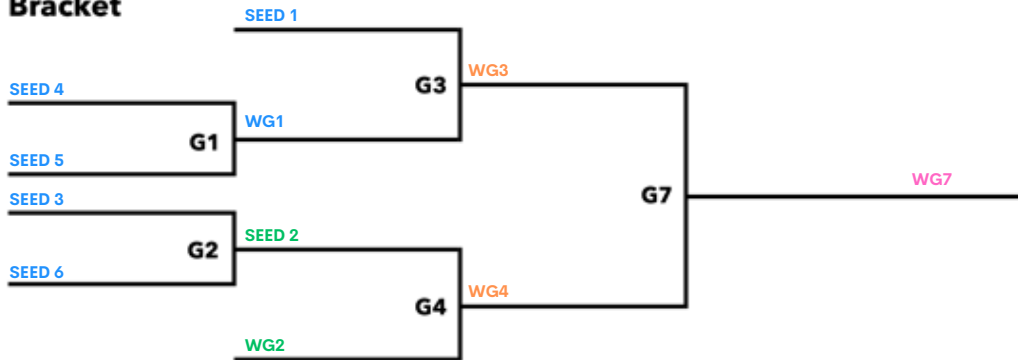

OCTOBER

S	M	T	W	T	F	S
		1	2	3	4	5
6	7	8	9	10	11	12
13	14	15	16	17	18	19
20	21	22	23	24	25	26
27	28	29	30	31		

Oct 6-Nov 3: Pool Play

NOVEMBER

S	M	T	W	T	F	S
					1	2
3	4	5	6	7	8	9
10	11	12	13	14	15	16
17	18	19	20	21	22	23
24	25	26	27	28	29	30

Nov 10-24: Bracket Play

DECEMBER

S	M	T	W	T	F	S
1	2	3	4	5	6	7
8	9	10	11	12	13	14
15	16	17	18	19	20	21
22	23	24	25	26	27	28
29	30	31				

Dec 1: Thanksgiving Weekend
Dec 8: Championship Matches/
Holiday Party/Award Ceremony

Winner's Bracket

Loser's Bracket